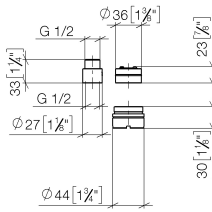

Extension 20 mm -

12 869 970 90

- up to 20 mm: 1 x 12 869 970 90
- 21 mm - 40 mm: 2 x 12 869 970 90

for 35 860 970 90

Not suitable for combining with META PURE (36 86X 664-FF).

Extension 20 mm -

12 869 970 90

mm [inches]

Extension 20 mm -

12 869 970 90

Spare parts list

No.	Item Number	Name	Quantity used	Delivery time
1	09 24 03 072 10 90	nipple	1	2
2	09 14 10 190 90	seal	1	2
3	09 14 10 102 90	seal	1	2